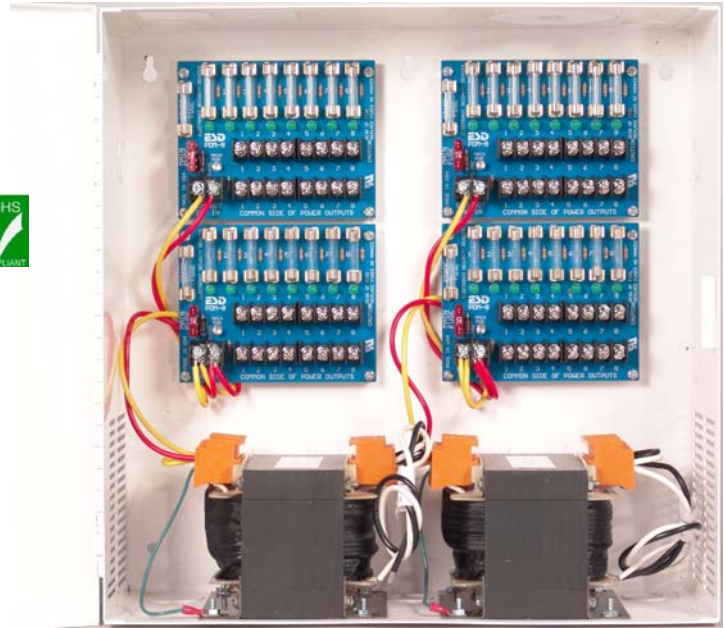

**CCTV Multi-Output Power Supplies
PDA Large Series
Made in the USA - Life Time Warranty**

PDA Large Series Features:

- 17 - 34 Amp Configurations
- 8 – 32 Output Configurations using PDM-8  output modules
- AGC Fuses or PTC Circuit Breakers
- Enclosure: 14" x 14" x 4 3/4"D
- Main Power Status LED's
- Surge and Lightning Suppression
- Output Status LED's for each Output.
- Main Fuse/Power Pull with Handle for Each Group of 8 outputs
- All Transformers are  506
- RoHS Lead Free

PDA-32ELT32

Description

The (EL) large enclosure CCTV Power Supplies provide an economical source of centralized 24vac for installations that require 17 Amps, or more, with up to 32 outputs. These central outputs can power simple fixed cameras, or power multiple pan-tilt cameras with heaters. The table below is just a partial list of some standard configurations with default fuse values. Each PDM-8 (8 output module), has a 1500-watt surge protector to help save your cameras from lightning and power surges. The large enclosure has twelve (12) knockouts of various sizes for ease of installation.

 Series Specifications and Selection Table	Protected Outputs	Total Output Amps	Output Fuses agc /Circuit Breakers	Output Status LED's	Main(s) Fuse ATO /with PTC's	Main Power LED's	Surge Protection	Power Required Watts
PDA-8ELT17	8	17A	4A/4A	Yes	20A/40A	Yes	Yes	440W
PDA-8ELT34	8	34A	4A/4A	Yes	20A/40A	Yes	Yes	880W
PDA-16ELT17	16	17A	4A/3A	Yes	10A/40A	Yes	Yes	440W
PDA-16ELT34	16	34A	4A/3A	Yes	20A/40A	Yes	Yes	880W
PDA-32ELT17	32	17A	4A/3A	Yes	10A/40A	Yes	Yes	440W
PDA-32ELT25	32	25A	4A/3A	Yes	20A/40A	Yes	Yes	660W
PDA-32ELT34	32	34A	4A/3A	Yes	10A/40A	Yes	Yes	880W
Input: 115vac/230vac selectable – default 115vac Add "C" to part number for PTC auto-resetting fuses Line Cord with wire nuts are provided					All Outputs are isolated from Primary & Ground Current ratings are continuous 200% brief overloads are allowed for startup			