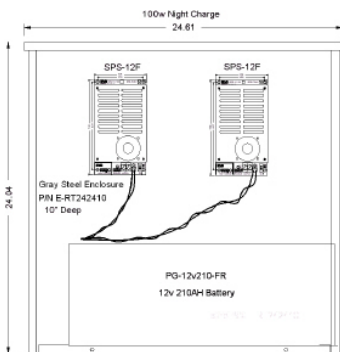

P/N: 2-SPS-12F-277ERT242410 Night Charge Example
100W 12v UPS Charged at Night from 277VAC Light Pole Power
List $1362.00
Battery not included
The power supply as shown on the left will provide 12vdc at 8 Amps 24 hours a day and the AC is only provided at night from a 277VAC light pole light power.
This part utilizes the following parts:
2 ea SPS-12F-277 12vdc @ 12 Amps w SmartFan and 277VAC
1 E-RT242410 24" x 24" x 10" D Steel Rain Tight Enclosure (Hoffman)
PG-12v200-FR 226AH long life battery Power Sonic (Not sold by ESD)

Electronic Security Devices
2200 N MacArthur Drive
Tracy, CA 95376

12/18/10 © Technical Literature jdb specifications subject to change
\products\former\OutdoorTS.doc

Manufacturers of High Quality Security Devices

Phone: (209) 229-7140 Fax: (209) 229-7145
ESD@SecurityPower.com www.SecurityPower.com