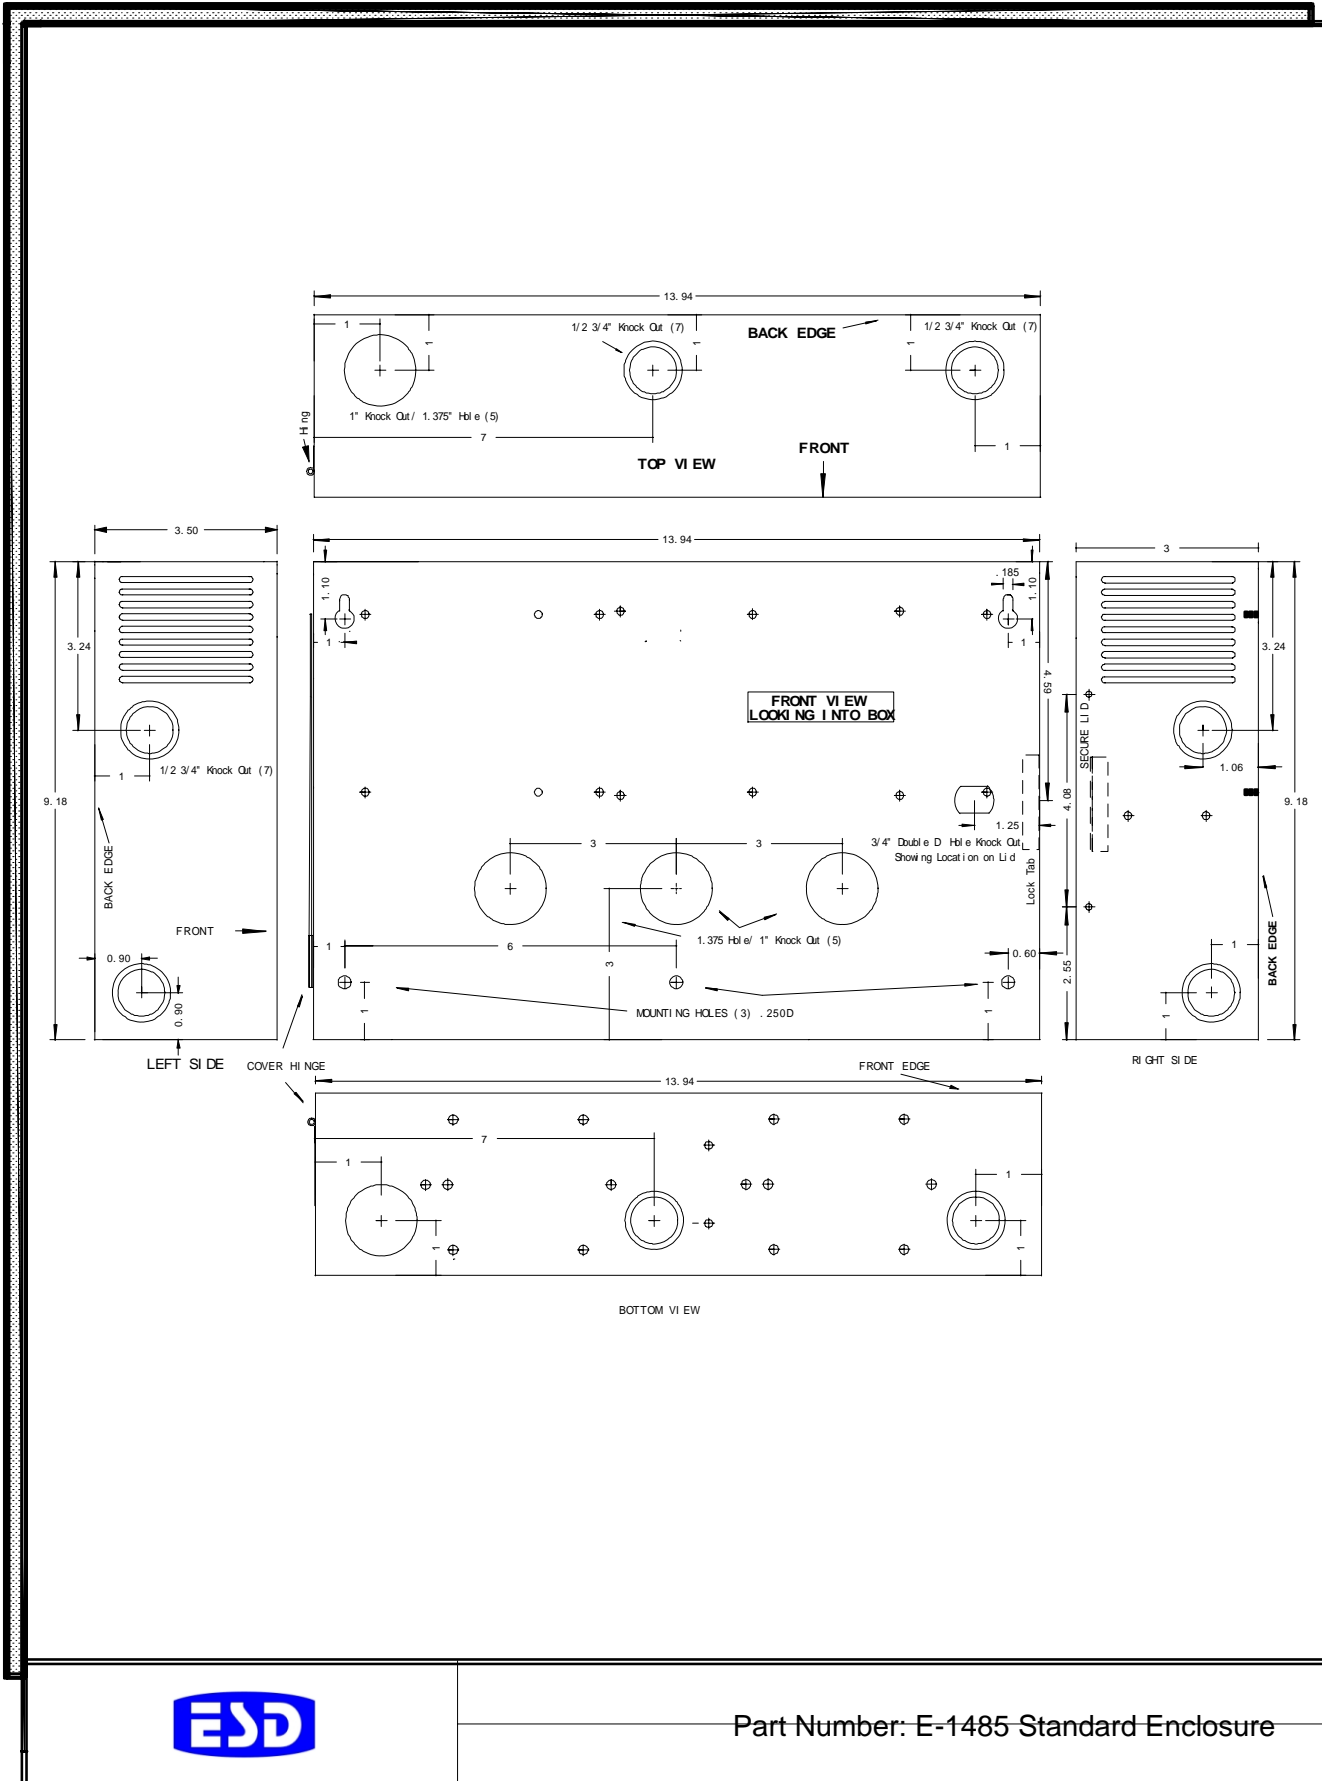

PDA Series CCTV Power Supply Instructions

Part Number: E-1485 Standard Enclosure